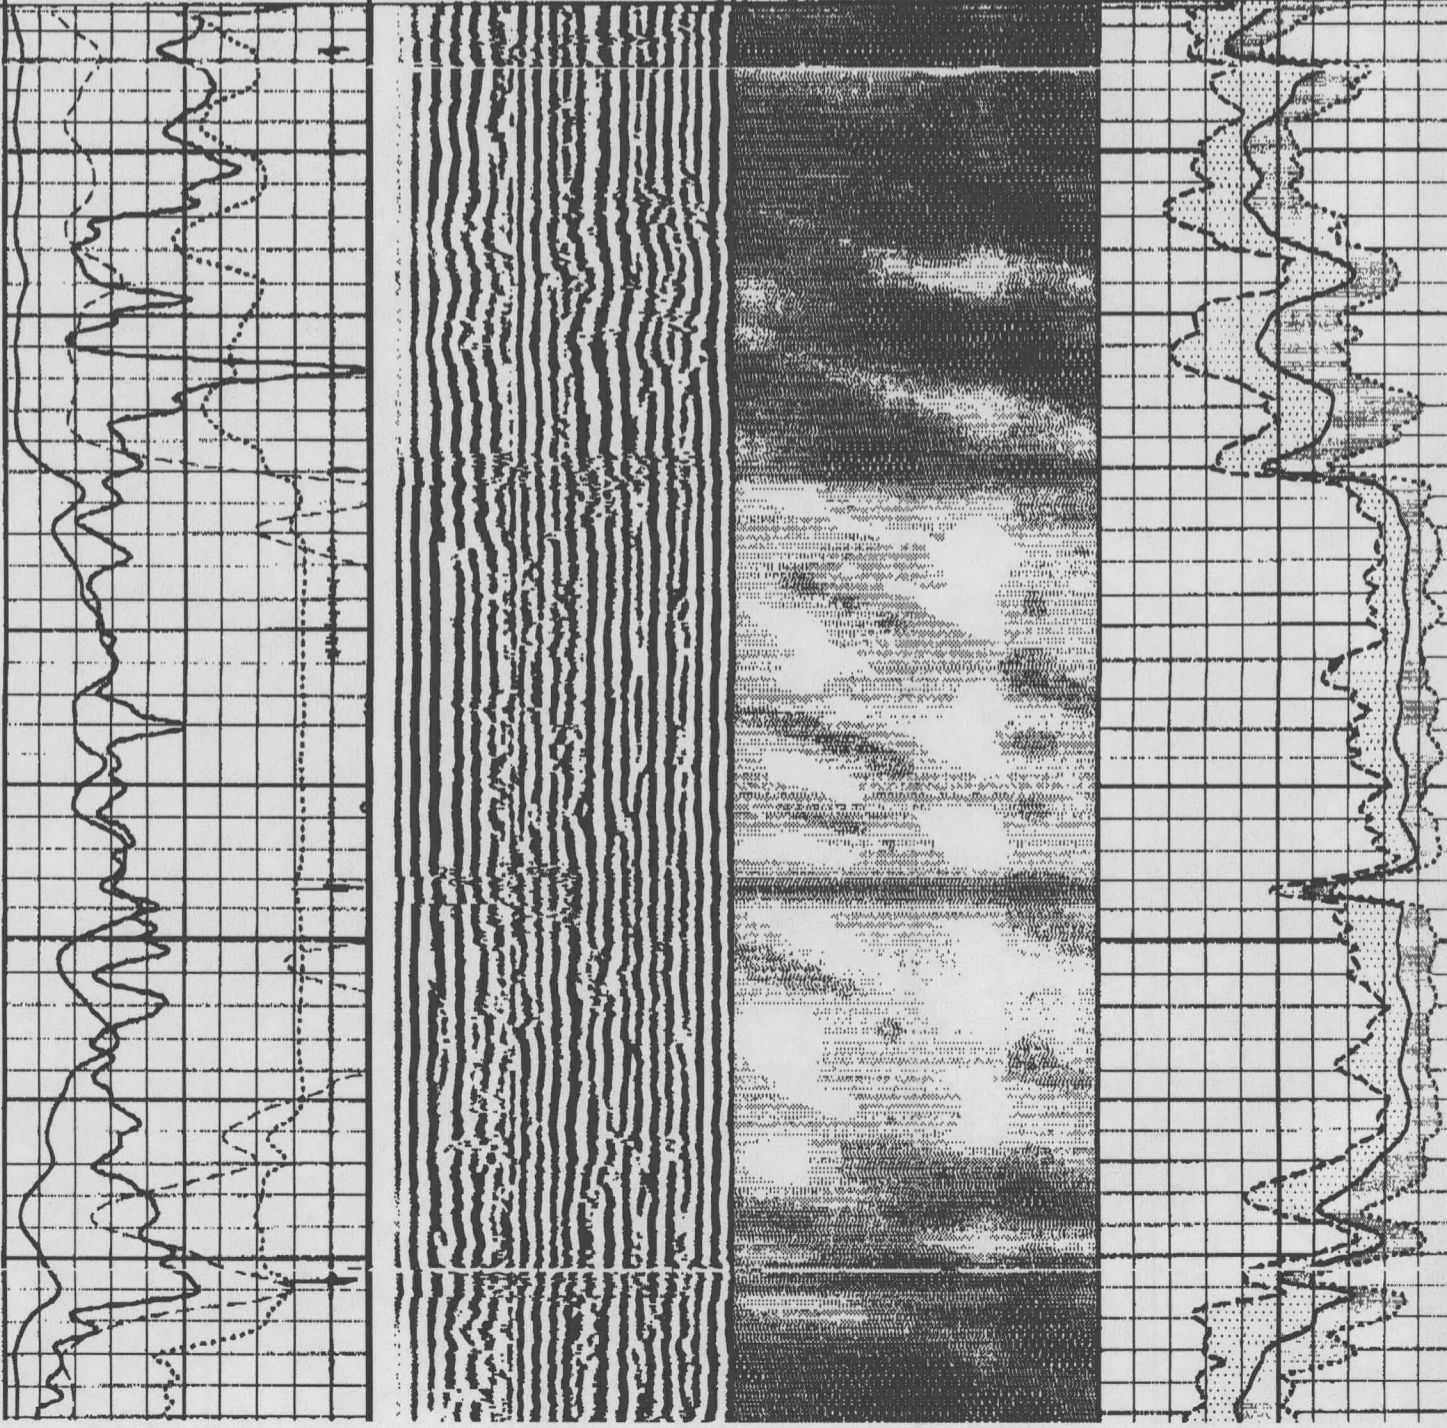

REMARKS

PRESSURE PASS 7000 kPa

v.10.05.99

VERSION: 1.84

PRESSURE PASS

SBT5

FINISH DEPTH: 785.0 METERS DIRECTION: UP DATE: 12/07/2000 TIME: 08:38 MODE: ORIGINAL

3' AMPLITUDE x5
0 MV 20

COLLAR LOCATOR
-2000 MILLIVOLTS 220

GAMMA RAY
0 (API) 120

3' TRAVEL TIME
800 USEC 200

3' AMPLITUDE
0 MV 100

VARIABLE DENSITY
200 USEC 1200

VARIABLE ENERGY
0 80

MAX ENERGY
0 100

AVG ENERGY
0 100

MIN ENERGY
0 100

800

825