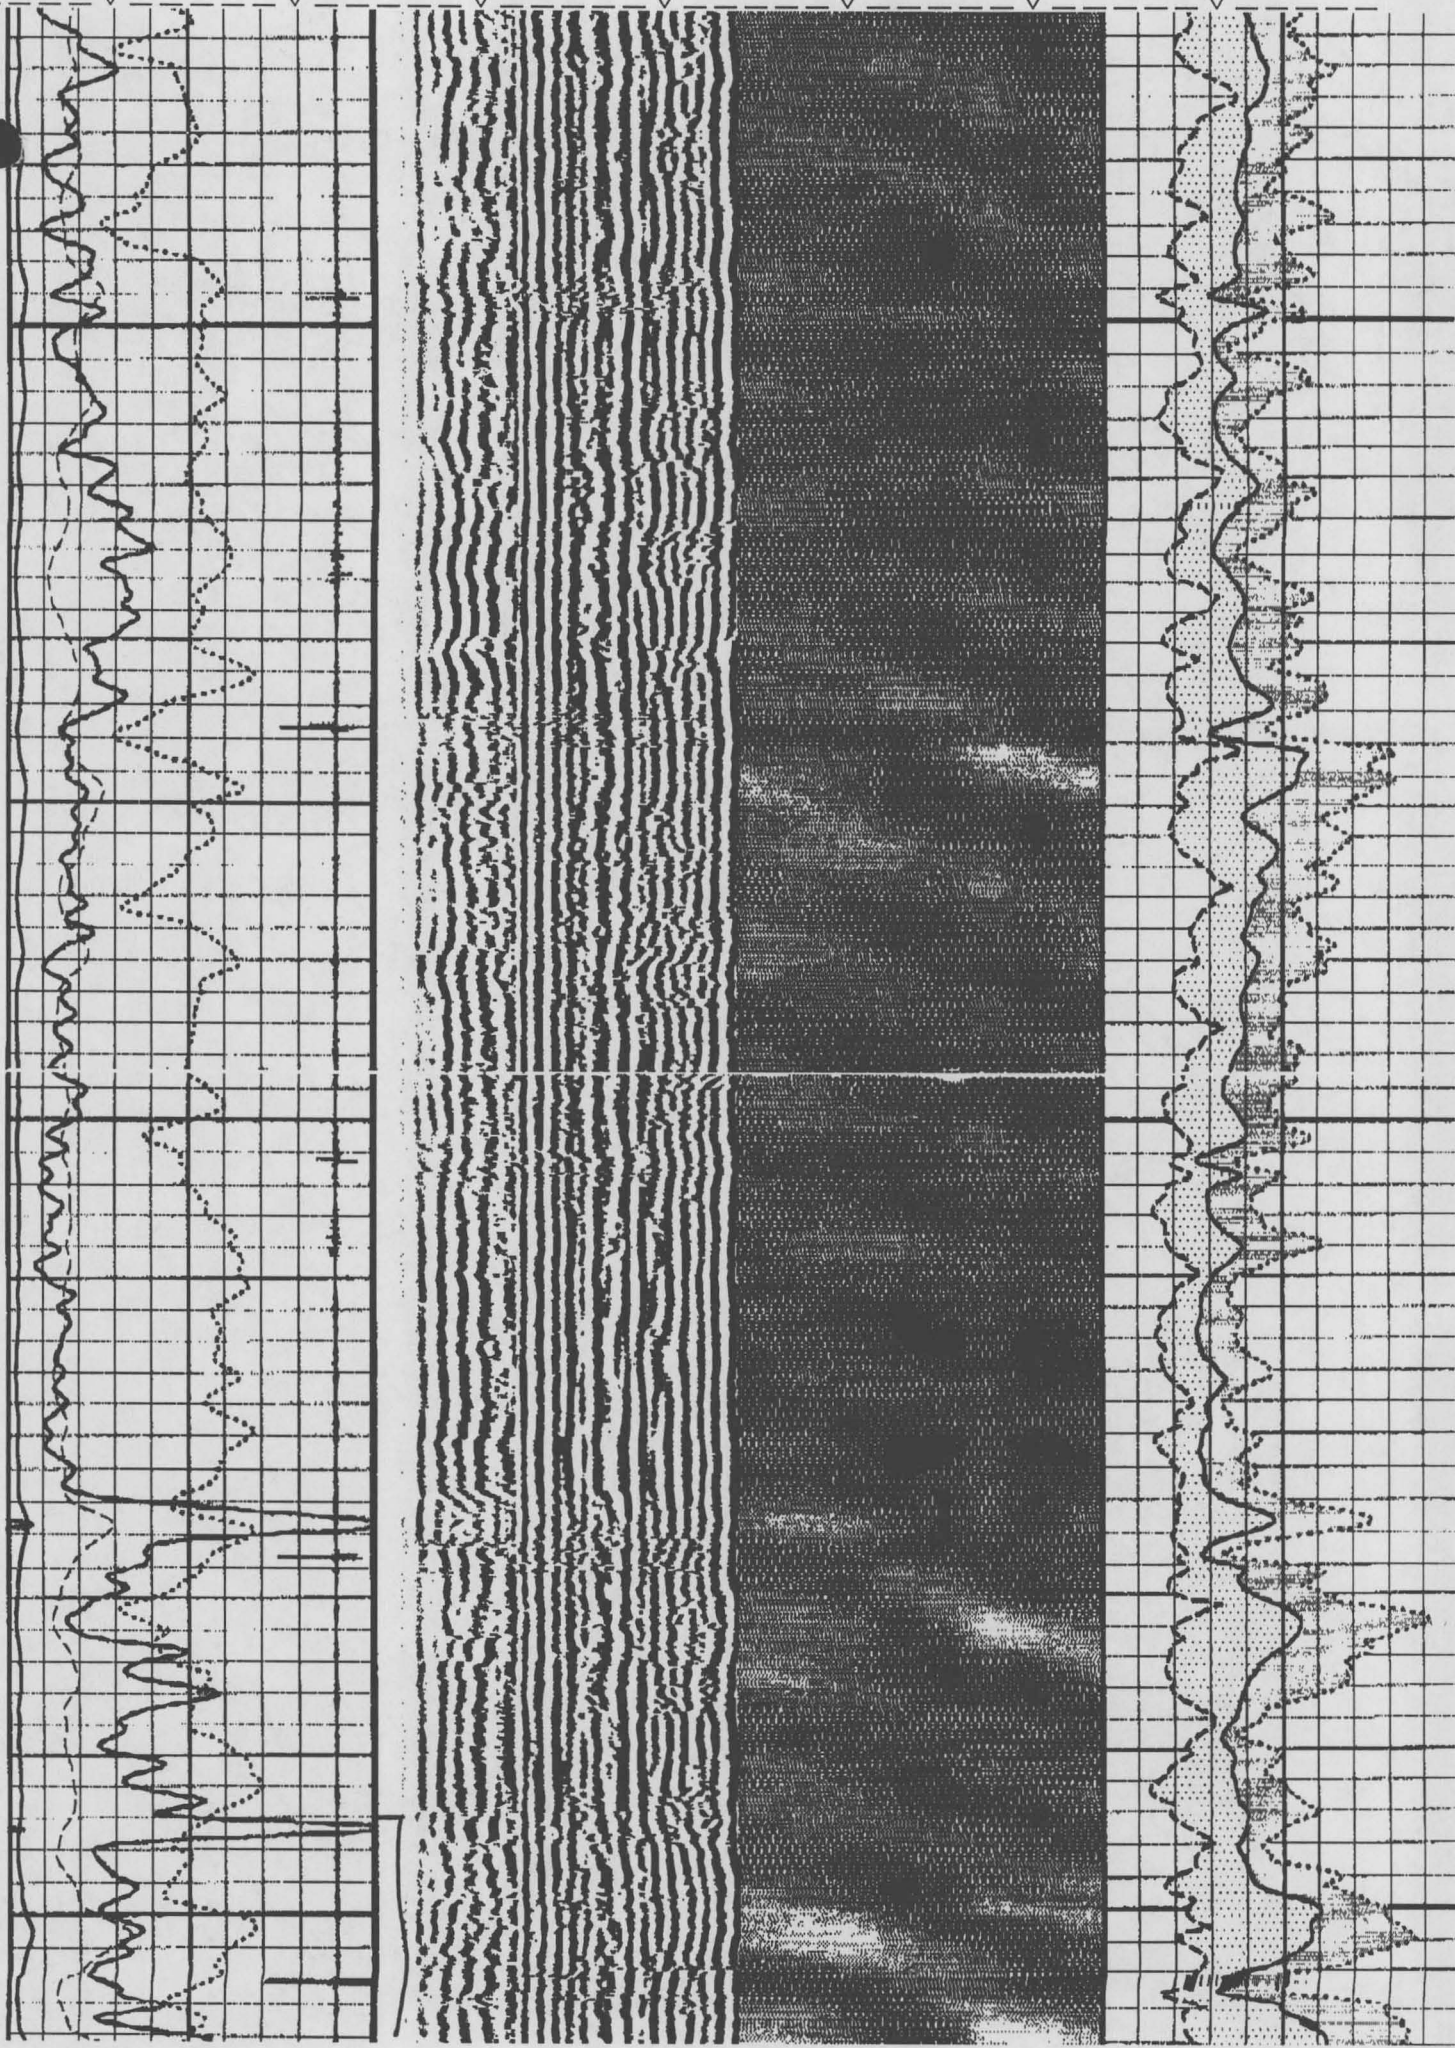

REMARKS

PRESSURE PASS 7000 kPa

v.10.05.99

VERSION: 1.84

PRESSURE PASS

SBT5

FINISH DEPTH: 785.0 METERS DIRECTION: UP DATE: 12/07/2000 TIME: 08:38 MODE: ORIGINAL

3' AMPLITUDE x5
 0 MV 20

COLLAR LOCATOR
 -2000 MILLIVOLTS 220

GAMMA RAY
 0 (API) 120

3' TRAVEL TIME
 800 USEC 200

3' AMPLITUDE
 0 MV 100

VARIABLE DENSITY
 200 USEC 1200

VARIABLE ENERGY
 0 80

MAX ENERGY
 0 100

AVG ENERGY
 0 100

MIN ENERGY
 0 100

800

825

850

875

900

875

900