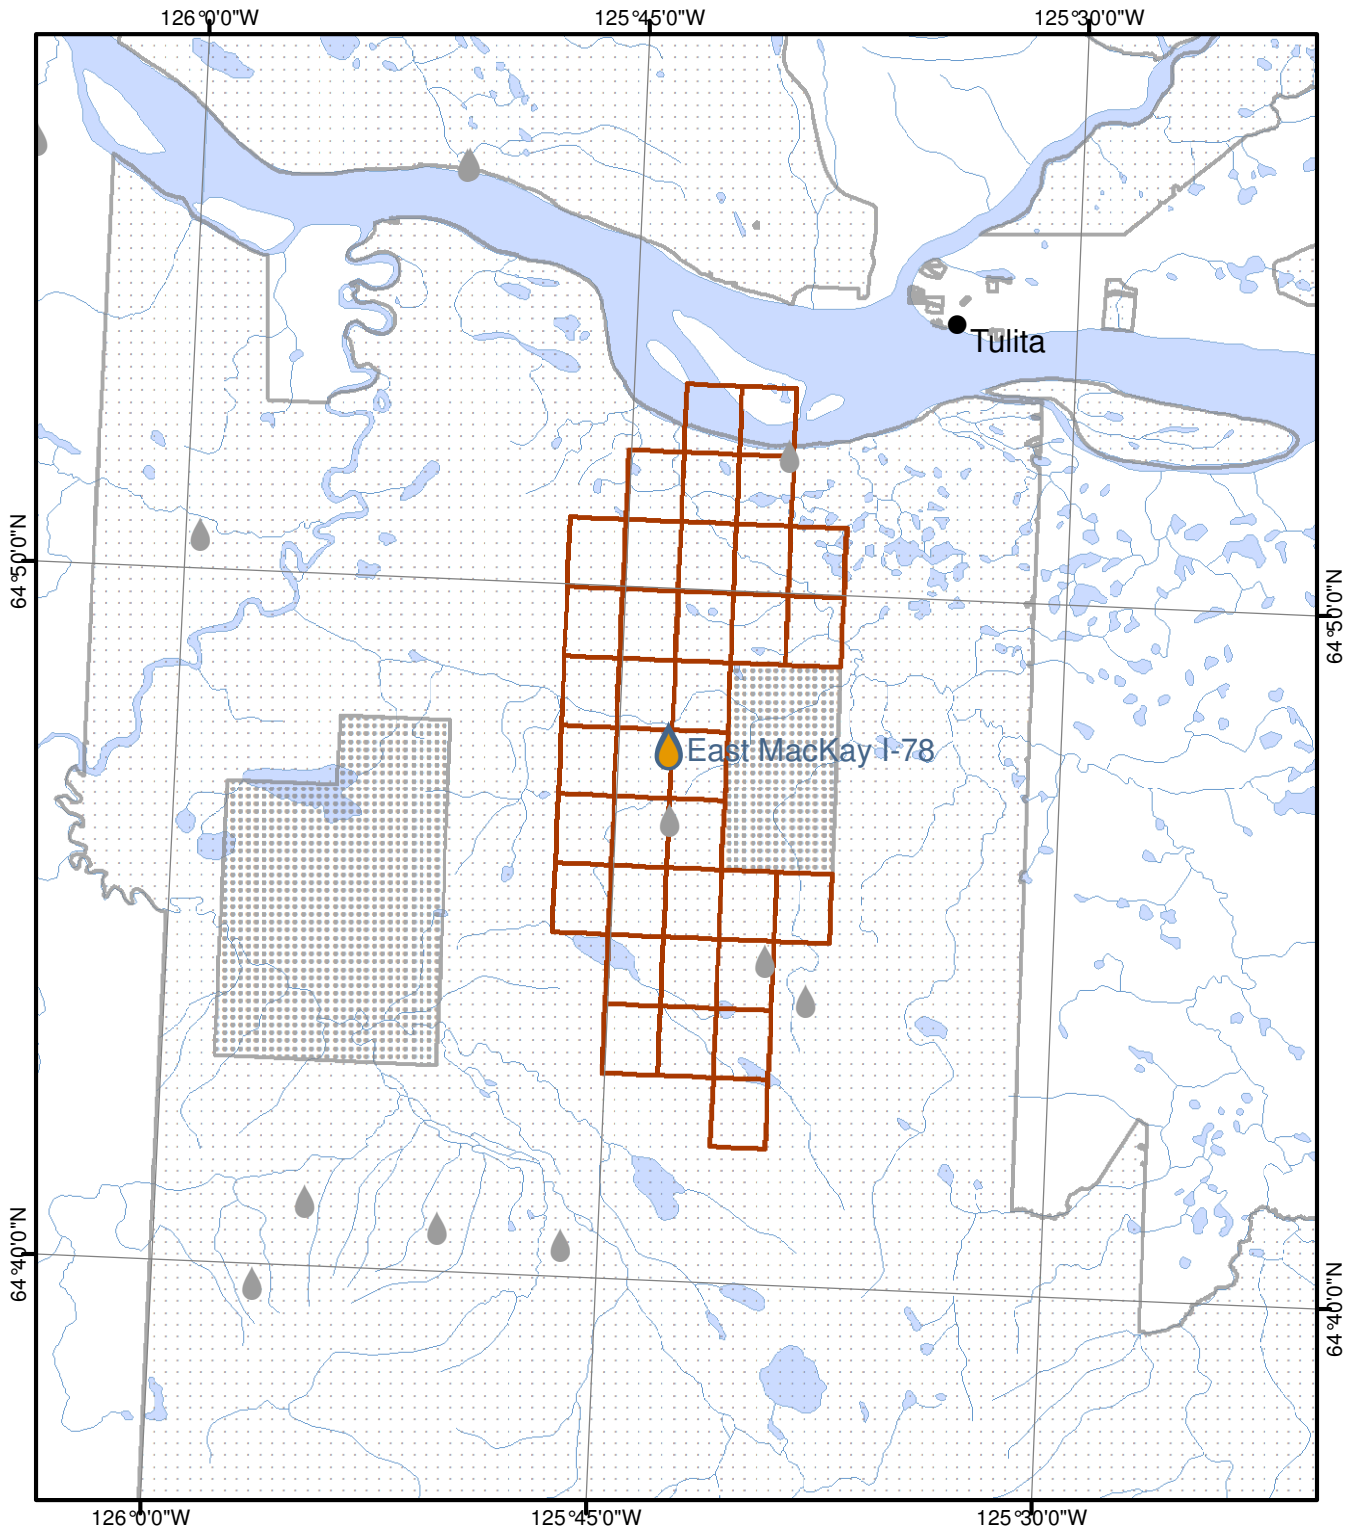

MGM-Shell East Mackay I-78 Significant Discovery Declaration

LEGEND

Significant Discovery Application Areas

- Declared Significant Discovery Area

Oil and Gas Wells

- Suspended
- Abandoned

Aboriginal Owned Lands

- Surface rights
- Surface/subsurface rights

CREDITS

Oil and Gas Grid:
© Department of Natural Resources Canada. All rights reserved

Aboriginal Owned Lands:
Subject to the GeoBase Unrestricted Use Licence Agreement
Updated by NWTCG using AANDC data from March 2014.

Basemap:
© Her Majesty the Queen in Right of Canada
Reproduced with the permission of Natural Resources Canada

DISCLAIMER

THIS MAP IS FOR ILLUSTRATIVE PURPOSES ONLY. ACTUAL FEATURE BOUNDARIES DEPICTED MAY NOT BE EXACTLY AS SHOWN. OFFICE OF THE REGULATOR OF OIL AND GAS OPERATIONS AND THE NWT CENTRE FOR GEOMATICS ARE NOT RESPONSIBLE FOR ERRORS OR DISCREPANCIES.